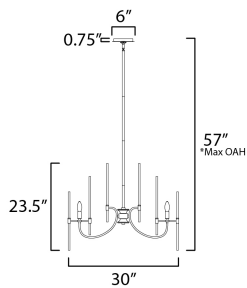

ADDITIONAL

OPERATING TEMPERATURE:
-20°C (-4°F), 40°C (104°F)

MEASUREMENTS

- DIMENSION : 30" L x 30" W x 23.5" H
- MAX OAH : 57" OAH
- CANOPY : 6" W x 0.75" H x 6" L
- HANGING WEIGHT : 8.8 lb

LAMPING

- INPUT VOLTAGE : 120V
- BULB : 6 x 60W Incandescent E12 Candelabra , 360W Total
- BULB INCLUDED : (Not Included)
- DIMMABLE : Y