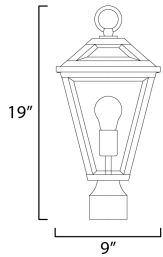

**PRODUCT DESCRIPTION**

**MEASUREMENTS**

DIMENSION : 14" W x 14.25" H x 16.75" Ext  
 CANOPY : 3.25" W x 3.5" H  
 HANGING WEIGHT : 4.84 lb

**LAMPING**

INPUT VOLTAGE : 120V  
 BULB : 1 x 60W Incandescent E26 Medium , 60W Total  
 BULB INCLUDED : (Not Included)  
 DIMMABLE : Y