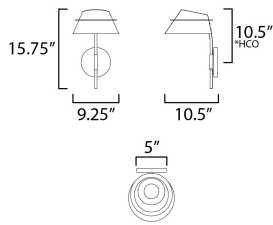

LAMPING

INPUT VOLTAGE : 120V
BULB : 1 x 60W Incandescent E26 Medium , 60W Total
BULB INCLUDED : (Not Included)
DIMMABLE :
LIGHTING_DIRECTION : Up/Down