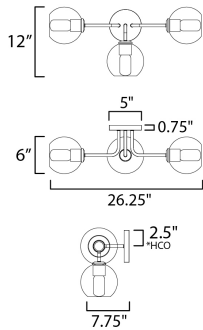

PRODUCT DESCRIPTION

Clear glass globes on a Natural Aged Brass frame create a transitional design that is sure to please. The sloping arms level out to create a simple Mid Century Modern configuration. A full range of the products in this collection include chandeliers, pendants, flush mounts, and sconces.