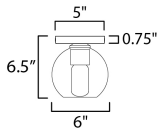

MEASUREMENTS

DIMENSION : 6" L x 6" W x 6.5" H
 CANOPY : 5" W x 0.75" H x 5" L
 HANGING WEIGHT : 1.3 lb

LAMPING

INPUT VOLTAGE : 120V
 BULB : 1 x 60W Incandescent E26 Medium , 60W Total
 BULB INCLUDED : (Not Included)
 DIMMABLE : Y