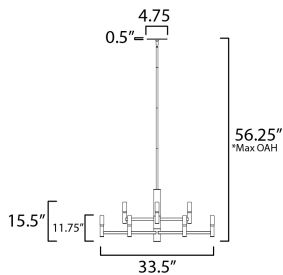

**MEASUREMENTS**

DIMENSION : 33.5" L x 33.5" W x 15.5" H  
 MAX OAH : 60" OAH  
 CANOPY : 4.75" W x 0.5" H x 4.75" L  
 HANGING WEIGHT : 7.7 lb

**LAMPING**

INPUT VOLTAGE : 120V  
 BULB : 9 x 40W Incandescent E12 Incandescent , 360W Total  
 BULB INCLUDED : (Not Included)  
 DIMMABLE : Y