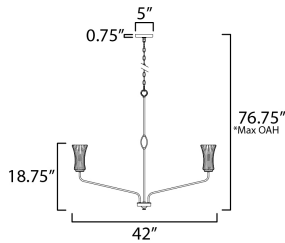

PRODUCT DESCRIPTION

Incorporating classical elements throughout, this collection delivers a refreshingly transitional design aesthetic. An open wrought-iron break at the chandelier's stem supports upward curving round tubes that terminate at Clear Ribbed glass shades. Finished in a Natural Aged Brass finish, the collection complements a variety of design aesthetics.

*max overall height

MEASUREMENTS

- DIMENSION : 42" L x 42" W x 18.75" H
- MAX OAH : 76.75" OAH
- CANOPY : 5" W x 0.75" H x 5" L
- HANGING WEIGHT : 12.1 lb

LAMPING

- INPUT VOLTAGE : 120V
- BULB : 8 x 60W Incandescent E12 Candelabra , 480W Total
- BULB INCLUDED : (Not Included)
- DIMMABLE : Y