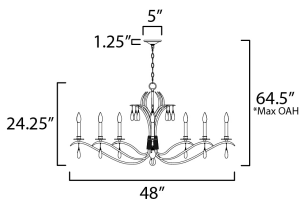

MEASUREMENTS

DIMENSION : 48" L x 48" W x 24.25" H
 MAX OAH : 64.5" OAH
 CANOPY : 5" W x 1.25" H x 5" L
 HANGING WEIGHT : 6.7 lb

LAMPING

INPUT VOLTAGE : 120V
 BULB : 8 x 60W Incandescent E12 Candelabra , 480W Total
 BULB INCLUDED : (Not Included)
 DIMMABLE : Y