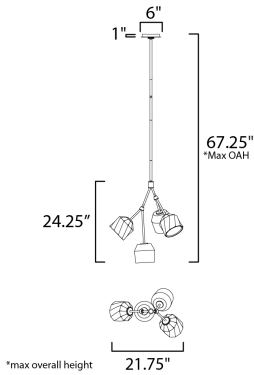

MEASUREMENTS

DIMENSION : 14.5" L x 21.75" W x 24.25" H
 MAX OAH : 67.25" OAH
 CANOPY : 6" W x 1" H x 6" L
 HANGING WEIGHT : 7.94 lb

LAMPING

INPUT VOLTAGE : 120V
 LUMENS : 2,400 Rated (1,650 Del.)
 BULB : 4 x 7W LED E26 Medium , 28W Total
 BULB INCLUDED : (Included)
 DIMMABLE : Y
 CRI : 90 CRI
 COLOR_TEMP : 3000K