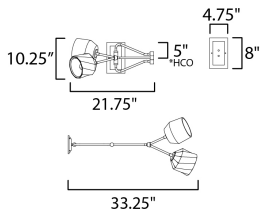

PRODUCT DESCRIPTION

This fashionable modern chandelier combines solid wood shades with warm bronze and brass tones. Posing with arms akimbo, a combination of walnut stained oak and Satin White glass shades creates a transitional statement in mixed materials while also providing pleasant glare-free lighting. A coordinating swing arm wall sconce extends horizontally using an attractive and sturdy arm structure. This collection blends with a variety of styles thanks to its two-tone Dark Bronze and Antique Brass finish and the natural tones of the wooden shades. LED lamps are conveniently included with the fixtures as an all-inclusive package, making them energy efficient as well.

FINISHES OPTION

Dark Bronze/Antique Brass

MATERIAL

Steel, Glass, Wood

RATINGS

cETLus
Damp Location

ADDITIONAL

RATED LIFE 25000 Hours
OPERATING TEMPERATURE:
-20°C (-4°F), 40°C (104°F)

MEASUREMENTS

DIMENSION : 21.75" W x 10.25" H x 15.25" Ext
MAX OAH : 4.75" W x 8" H
HANGING WEIGHT : 5.51 lb

LAMPING

INPUT VOLTAGE : 120V
LUMENS : 1,200 Rated (800 Del.)
BULB : 2 x 7W LED E26 Medium , 14W Total
BULB INCLUDED : (Included)
DIMMABLE : Y
CRI : 90 CRI
COLOR_TEMP : 3000K

Always consult a qualified electrician before installing any lighting product.

WESTERN DISTRIBUTION CENTER (HEADQUARTER)
253 NORTH VINELAND AVE | CITY OF INDUSTRY, CA 91746

EASTERN DISTRIBUTION CENTER
101 GARDNER PARK | PEACHTREE CITY, GA 30269

P. 626.956.4200 | F. 626.956.4225 | maximlighting.com