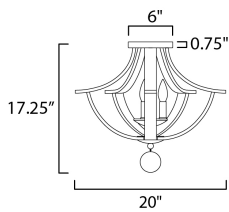

**PRODUCT DESCRIPTION**

The timeless Empire chandelier shape styled in timeworn, natural finishes uses durable steel in a Driftwood finish that includes a spherical ornament in matching finish. The arms curve steeply, swept lower than the chandelier's center, emphasizing the chandelier's height while mitered angles at its top accentuate the thickness of the barrel-like planks. Exposed candelabra lamps on Anthracite candle covers adding texture and contrast. The result of the organic wood tones reduces the formality of the classical shape making the elegance of this design more inviting.

**MEASUREMENTS**

DIMENSION : 20" L x 20" W x 17.25" H  
 CANOPY : 6" W x 0.75" H x 6" L  
 HANGING WEIGHT : 9.02 lb

**LAMPING**

INPUT VOLTAGE : 120V  
 BULB : 3 x 60W Incandescent E12 Candelabra , 180W Total  
 BULB INCLUDED : (Not Included)  
 DIMMABLE : Y