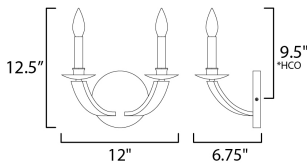

LAMPING

INPUT VOLTAGE : 120V
BULB : 2 x 60W Incandescent E12 Candelabra , 120W Total
BULB INCLUDED : (Not Included)
DIMMABLE : Y
LIGHTING_DIRECTION : Up