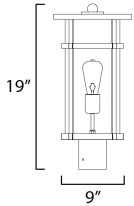

**MEASUREMENTS**

DIMENSION : 9" W x 19" H  
 HANGING WEIGHT : 4.18 lb

**LAMPING**

INPUT VOLTAGE : 120V  
 BULB : 1 x 60W Incandescent E26 Medium , 60W Total  
 BULB INCLUDED : (Not Included)  
 DIMMABLE : Y