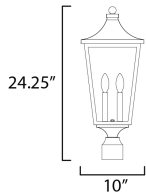

MEASUREMENTS

DIMENSION : 10" W x 24.25" H
 HANGING WEIGHT : 6.89 lb

LAMPING

INPUT VOLTAGE : 120V
 BULB : 2 x 40W Incandescent E12 Candelabra , 80W Total
 BULB INCLUDED : (Not Included)
 DIMMABLE : Y

FINISHES OPTION