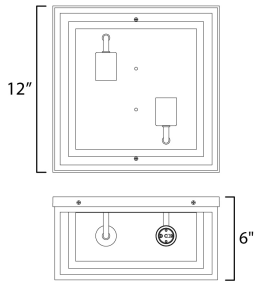

PRODUCT DESCRIPTION

A dual framed structure creates dimension on these outdoor lighting fixtures that is both contemporary and transitional. The construction consists of two frames of square tubing and squared components. The inner frame's Clear Seedy glass reduces glare from the light and appears dirt-free for longer periods. This is a comprehensive collection to brighten all areas of your outdoor space, available in various sized sconces as well as hanging and post configurations.

MEASUREMENTS

DIMENSION : 12" W x 6" H x 12" Ext
 HANGING WEIGHT : 6 lb

LAMPING

INPUT VOLTAGE : 120V
 BULB : 2 x 60W Incandescent E26 Medium , 120W Total
 BULB INCLUDED : (Not Included)
 DIMMABLE : Y

FINISHES OPTION