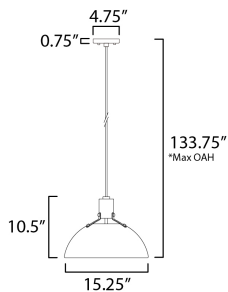

**PRODUCT DESCRIPTION**

Sockets are suspended above a metal spun dome in your choice of Black or White with Gold accents or Satin Nickel with Black accents. A clean and simple approach to modern or transitional lighting, the opening allows light to shine through the opening atop while providing functional light below. This break in the two parts is supported with straps and decorative rivets in complimentary finishes for a subtly tasteful two-tone finish. A coordinating pin-up wall sconce offers a bedside application to this design with integrated switch on its back plate and two feet of cord cover that can be removed and hardwired per your preference.

**FINISHES OPTION**

-  Antique Brass / Black
-  Satin Nickel
-  White/Satin Brass

**MATERIAL**

Aluminum, Steel

**RATINGS**

cETLus  
Dry Location

**ADDITIONAL**

OPERATING TEMPERATURE:  
-20°C (-4°F), 40°C (104°F)

**MEASUREMENTS**

- DIMENSION : 15.25" W x 10.5" H
- MAX OAH : 133.75" OAH
- CANOPY : 4.75" W x 0.75" H x 4.75" L
- HANGING WEIGHT : 2.2 lb

**LAMPING**

- INPUT VOLTAGE : 120V
- BULB : 1 x 60W Incandescent E26 Medium , 60W Total
- BULB INCLUDED : (Not Included)
- DIMMABLE : Y