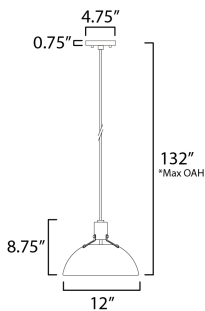

PRODUCT DESCRIPTION

Sockets are suspended above a metal spun dome in your choice of Black or White with Gold accents or Satin Nickel with Black accents. A clean and simple approach to modern or transitional lighting, the opening allows light to shine through the opening atop while providing functional light below. This break in the two parts is supported with straps and decorative rivets in complimentary finishes for a subtly tasteful two-tone finish. A coordinating pin-up wall sconce offers a bedside application to this design with integrated switch on its back plate and two feet of cord cover that can be removed and hardwired per your preference.

FINISHES OPTION

-  Antique Brass / Black
-  Satin Nickel
-  White/Satin Brass

MATERIAL

Aluminum, Steel

RATINGS

cETLus
Dry Location

ADDITIONAL

OPERATING TEMPERATURE:
-20°C (-4°F), 40°C (104°F)

MEASUREMENTS

- DIMENSION : 12" W x 8.75" H
- MAX OAH : 132" OAH
- CANOPY : 4.75" W x 0.75" H x 4.75" L
- HANGING WEIGHT : 1.92 lb

LAMPING

- INPUT VOLTAGE : 120V
- BULB : 1 x 60W Incandescent E26 Medium , 60W Total
- BULB INCLUDED : (Not Included)
- DIMMABLE : Y