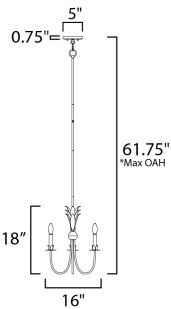

*max overall height

MEASUREMENTS

- DIMENSION : 16" L x 16" W x 18" H
- MAX OAH : 61.75" OAH
- CANOPY : 5" W x 0.75" H x 5" L
- HANGING WEIGHT : 3.96 lb

LAMPING

- INPUT VOLTAGE : 120V
- BULB : 3 x 60W Incandescent E12 Candelabra , 180W Total
- BULB INCLUDED : (Not Included)
- DIMMABLE : Y