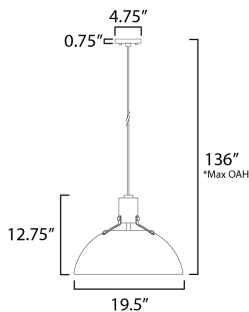

PRODUCT DESCRIPTION

Sockets are suspended above a metal spun dome in your choice of Black or White with Gold accents or Satin Nickel with Black accents. A clean and simple approach to modern or transitional lighting, the opening allows light to shine through the opening atop while providing functional light below. This break in the two parts is supported with straps and decorative rivets in complimentary finishes for a subtly tasteful two-tone finish. A coordinating pin-up wall sconce offers a bedside application to this design with integrated switch on its back plate and two feet of cord cover that can be removed and hardwired per your preference.

FINISHES OPTION

-  Antique Brass / Black
-  Satin Nickel
-  White/Satin Brass

MATERIAL

Aluminum, Steel

RATINGS

cETLus
Dry Location

ADDITIONAL

OPERATING TEMPERATURE:
-20°C (-4°F), 40°C (104°F)

MEASUREMENTS

- DIMENSION : 19.5" W x 12.75" H
- MAX OAH : 136" OAH
- CANOPY : 4.75" W x 0.75" H x 4.75" L
- HANGING WEIGHT : 3.53 lb

LAMPING

- INPUT VOLTAGE : 120V
- BULB : 1 x 60W Incandescent E26 Medium , 60W Total
- BULB INCLUDED : (Not Included)
- DIMMABLE : Y