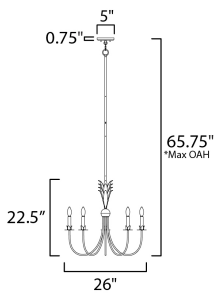

**MEASUREMENTS**

- DIMENSION : 26" L x 26" W x 22.5" H
- MAX OAH : 65.75" OAH
- CANOPY : 5" W x 0.75" H x 5" L
- HANGING WEIGHT : 5.94 lb

**LAMPING**

- INPUT VOLTAGE : 120V
- BULB : 5 x 60W Incandescent E12 Candelabra , 300W Total
- BULB INCLUDED : (Not Included)
- DIMMABLE : Y