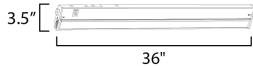

PRODUCT DESCRIPTION

MEASUREMENTS

DIMENSION : 36" L x 3.5" W x 1" H
HANGING WEIGHT : 2.55 lb

LAMPING

INPUT VOLTAGE : 120V
LUMENS : 1,900 Rated (1,730 Del.)
BULB : 1 x 18W LED PCB Integrated , 18W Total
BULB INCLUDED : (Integrated)
DIMMABLE : Y
CRI : 90 CRI
COLOR_TEMP : 27-30-35-40-50K

FINISHES OPTION

-  Bronze
-  Satin Nickel
-  White

MATERIAL

Aluminum + LED + PC

RATINGS

cETLus
Dry Location
Energy Star
JA8 Listed

ADDITIONAL

RATED LIFE 35000 Hours
OPERATING TEMPERATURE:
-20°C (-4°F), 40°C (104°F)