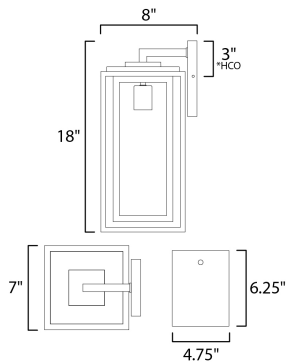

PRODUCT DESCRIPTION

A dual framed structure creates dimension on these outdoor lighting fixtures that is both contemporary and transitional. The construction consists of two frames of square tubing and squared components. The inner frame's Clear Seedy glass reduces glare from the light and appears dirt-free for longer periods. This is a comprehensive collection to brighten all areas of your outdoor space, available in various sized sconces as well as hanging and post configurations.

MEASUREMENTS

- DIMENSION : 7" W x 18" H x 8" Ext
- BACK PLATE : 4.75" W x 6.25" H x 3" HCO
- HANGING WEIGHT : 5.5 lb

LAMPING

- INPUT VOLTAGE : 120V
- BULB : 1 x 60W Incandescent E26 Medium , 60W Total
- BULB INCLUDED : (Not Included)
- DIMMABLE : Y

FINISHES OPTION

- Black

GLASS

Seedy CD

MATERIAL

Aluminum, Glass

RATINGS

cETLus
Wet Location

ADDITIONAL

INSTALL UP/DOWN: Down
OPERATING TEMPERATURE:
-20°C (-4°F), 40°C (104°F)

Always consult a qualified electrician before installing any lighting product.