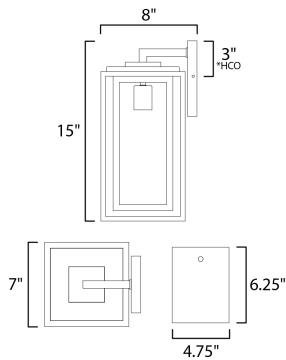

PRODUCT DESCRIPTION

A dual framed structure creates dimension on these outdoor lighting fixtures that is both contemporary and transitional. The construction consists of two frames of square tubing and squared components. The inner frame's Clear Seedy glass reduces glare from the light and appears dirt-free for longer periods. This is a comprehensive collection to brighten all areas of your outdoor space, available in various sized sconces as well as hanging and post configurations.

MEASUREMENTS

- DIMENSION : 7" W x 15" H x 8" Ext
- BACK PLATE : 4.75" W x 6.25" H x 3" HCO
- HANGING WEIGHT : 4.5 lb

LAMPING

- INPUT VOLTAGE : 120V
- BULB : 1 x 60W Incandescent E26 Medium , 60W Total
- BULB INCLUDED : (Not Included)
- DIMMABLE : Y