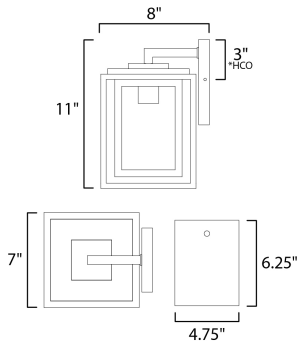

PRODUCT DESCRIPTION

A dual framed structure creates dimension on these outdoor lighting fixtures that is both contemporary and transitional. The construction consists of two frames of square tubing and squared components. The inner frame's Clear Seedy glass reduces glare from the light and appears dirt-free for longer periods. This is a comprehensive collection to brighten all areas of your outdoor space, available in various sized sconces as well as hanging and post configurations.

MEASUREMENTS

- DIMENSION : 7" W x 11" H x 8" Ext
- BACK PLATE : 4.75" W x 6.25" H x 3" HCO
- HANGING WEIGHT : 3.7 lb

LAMPING

- INPUT VOLTAGE : 120V
- BULB : 1 x 60W Incandescent E26 Medium , 60W Total
- BULB INCLUDED : (Not Included)
- DIMMABLE : Y