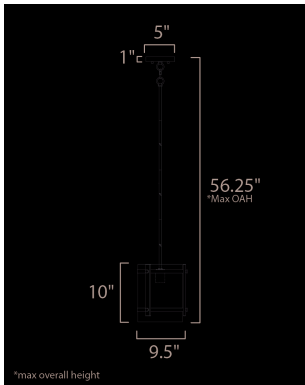

**MEASUREMENTS**

- DIMENSION : 9.5" L x 9.5" W x 10" H
- MAX OAH : 56.25" OAH
- CANOPY : 5" W x 1" H x 5" L
- HANGING WEIGHT : 4.4 lb

**LAMPING**

- INPUT VOLTAGE : 120V
- BULB : 1 x 60W Incandescent E26 Medium , 60W Total
- BULB INCLUDED : (Not Included)
- DIMMABLE : Y