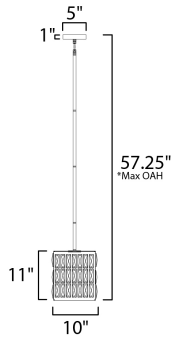

PRODUCT DESCRIPTION

Rectilinear Beveled Crystals bejewel a Matte Black frame creates stark contrast to this radiantly prismatic display of light. The bound crystal is fixed to the frame to reduce time spent dressing the fixture.

*max overall height

MEASUREMENTS

- DIMENSION : 10" W x 11" H
- MAX OAH : 57.25" OAH
- CANOPY : 5" W x 1" H x 5" L
- HANGING WEIGHT : 8.8 lb

LAMPING

- INPUT VOLTAGE : 120V
- BULB : 1 x 60W Incandescent E26 , 60W Total
- BULB INCLUDED : (Not Included)
- DIMMABLE : Y