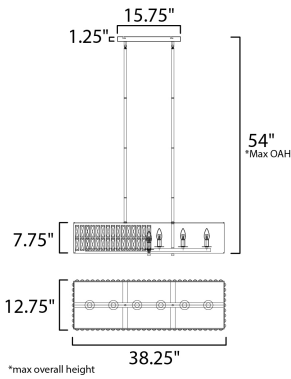

MEASUREMENTS

- DIMENSION : 38.25" L x 12.75" W x 7.75" H
- MAX OAH : 54" OAH
- CANOPY : 4.25" W x 1.25" H x 15.75" L
- HANGING WEIGHT : 25.74 lb

LAMPING

- INPUT VOLTAGE : 120V
- BULB : 6 x 40W Incandescent E12 , 240W Total
- BULB INCLUDED : (Not Included)
- DIMMABLE : Y