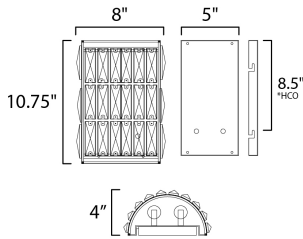

PRODUCT DESCRIPTION

Rectilinear Beveled Crystals bejewel a Matte Black frame creates stark contrast to this radiantly prismatic display of light. The bound crystal is fixed to the frame to reduce time spent dressing the fixture.

MEASUREMENTS

DIMENSION : 8" W x 10.75" H x 4" Ext
MAX OAH : 5" W x 10.25" H
HANGING WEIGHT : 3.3 lb

LAMPING

INPUT VOLTAGE : 120V
BULB : 2 x 40W Incandescent E12 , 80W Total
BULB INCLUDED : (Not Included)
DIMMABLE : Y
LIGHTING_DIRECTION : Omni

FINISHES OPTION

Black

GLASS

Beveled Crystal BC

MATERIAL

Steel+Crystal

RATINGS

cETLus
Dry Location
ADA

ADDITIONAL

INSTALL UP/DOWN: Up
OPERATING TEMPERATURE:
-20°C (-4°F), 40°C (104°F)

Always consult a qualified electrician before installing any lighting product.