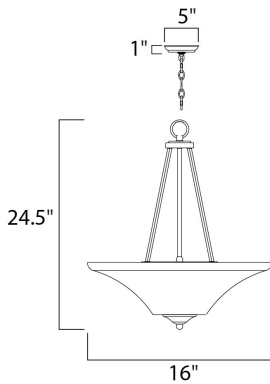

**PRODUCT DESCRIPTION**

Straight lines and curves make this contemporary series a classic. Square metal tubing finished in your choice of Oil Rubbed Bronze or Satin Nickel support tapered square Frosted glass shades.

**MEASUREMENTS**

DIMENSION : 16" L x 16" W x 24.5" H  
 CANOPY : 4.5" W x 1" H x 12" L  
 HANGING WEIGHT : 12.44 lb

**LAMPING**

INPUT VOLTAGE : 120V  
 BULB : 2 x 60W Incandescent E26 Medium , 120W Total  
 BULB INCLUDED : (Not Included)  
 DIMMABLE : Yes