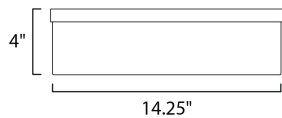

**MEASUREMENTS**

DIMENSION : 14.25" L x 14.25" W x 4" H  
 CANOPY : 13.75" W x 1" H x 13.75" L  
 HANGING WEIGHT : 6.6 lb

**LAMPING**

INPUT VOLTAGE : 120V  
 BULB : 2 x 60W Incandescent E26 Medium , 120W Total  
 BULB INCLUDED : (Not Included)  
 DIMMABLE : Y