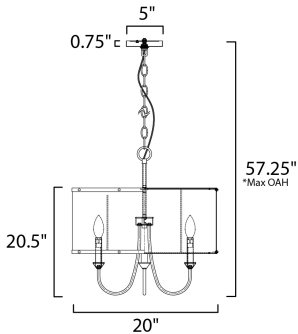

*max overall height

MEASUREMENTS

- DIMENSION : 20" W x 20.5" H
- MAX OAH : 57.25" OAH
- CANOPY : 5" W x 0.75" H x 5" L
- HANGING WEIGHT : 5.51 lb

LAMPING

- INPUT VOLTAGE : 120V
- BULB : 4 x 40W Incandescent E12 Candelabra , 160W Total
- BULB INCLUDED : (Not Included)
- DIMMABLE : Y