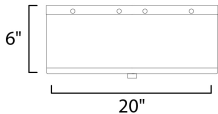

**MEASUREMENTS**

DIMENSION : 19.75" W x 6.25" H  
 CANOPY : 10" W x 0.5" H x 10" L  
 HANGING WEIGHT : 4.63 lb

**LAMPING**

INPUT VOLTAGE : 120V  
 BULB : 4 x 60W Incandescent E26 Medium , 240W Total  
 BULB INCLUDED : (Not Included)  
 DIMMABLE : Y