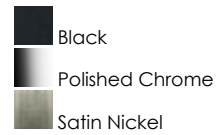

FINISHES OPTION

MATERIAL

Aluminum, Acrylic