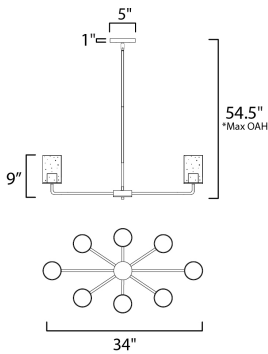

*max overall height

MEASUREMENTS

- DIMENSION : 34" W x 9" H
- MAX OAH : 54.5" OAH
- CANOPY : 5" W x 1" H x 5" L
- HANGING WEIGHT : 14.8 lb

LAMPING

- INPUT VOLTAGE : 120V
- BULB : 8 x 60W Incandescent E26 Medium , 480W Total
- BULB INCLUDED : (Not Included)