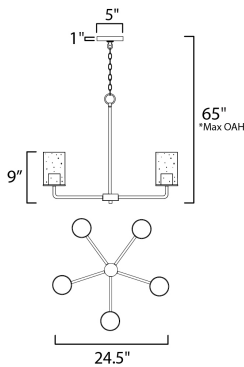

**ADDITIONAL**

OPERATING TEMPERATURE:  
-20°C (-4°F), 40°C (104°F)

**MEASUREMENTS**

- DIMENSION : 24.5" W x 9" H
- MAX OAH : 65" OAH
- CANOPY : 5" W x 1" H x 5" L
- HANGING WEIGHT : 9.26 lb

**LAMPING**

- INPUT VOLTAGE : 120V
- BULB : 5 x 60W Incandescent E26 Medium , 300W Total
- BULB INCLUDED : (Not Included)