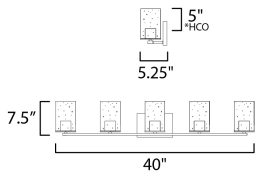

LAMPING

INPUT VOLTAGE : 120V
BULB : 5 x 60W Incandescent E26 Medium , 300W Total
BULB INCLUDED : (Not Included)
DIMMABLE : Y
LIGHTING_DIRECTION : Up / Down