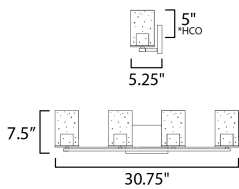

LAMPING

INPUT VOLTAGE : 120V
BULB : 4 x 60W Incandescent E26 Medium , 240W Total
BULB INCLUDED : (Not Included)
DIMMABLE : Y
LIGHTING_DIRECTION : Up / Down