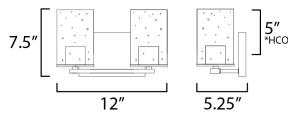

LAMPING

INPUT VOLTAGE : 120V
BULB : 2 x 60W Incandescent E26 Medium , 120W Total
BULB INCLUDED : (Not Included)
DIMMABLE : Y
LIGHTING_DIRECTION : Up / Down