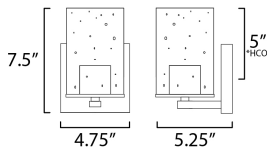

LAMPING

INPUT VOLTAGE : 120V
BULB : 1 x 60W Incandescent E26 Medium , 60W Total
BULB INCLUDED : (Not Included)
DIMMABLE : Y
LIGHTING_DIRECTION : Up / Down