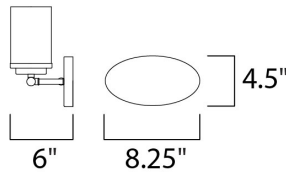

MEASUREMENTS

- DIMENSION : 26.25" W x 9" H x 6" Ext
- BACK PLATE : 7.8" HCO
- CANOPY : 4.5" W x 0.79" H x 8.25" L
- HANGING WEIGHT : 3.61 lb

LAMPING

- INPUT VOLTAGE : 120V
- BULB : 4 x 60W Incandescent E26 Medium , 240W Total
- BULB INCLUDED : (Not Included)
- LIGHTING_DIRECTION : Omni