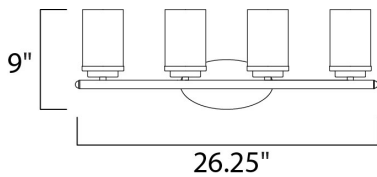

MEASUREMENTS

- DIMENSION : 26.25" W x 9" H x 6" Ext
- BACK PLATE : 7.8" HCO
- CANOPY : 4.5" W x 0.79" H x 8.25" L
- HANGING WEIGHT : 3.61 lb

LAMPING

- INPUT VOLTAGE : 120V
- BULB : 4 x 60W Incandescent E26 Medium , 240W Total
- BULB INCLUDED : (Not Included)
- LIGHTING_DIRECTION : Omni