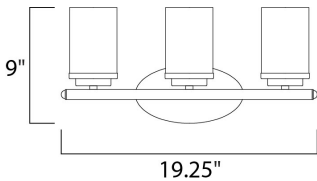

MEASUREMENTS

- DIMENSION : 19.25" W x 9" H x 6" Ext
- BACK PLATE : 7.8" HCO
- CANOPY : 4.5" W x 0.79" H x 8.25" L
- HANGING WEIGHT : 2.9 lb

LAMPING

- INPUT VOLTAGE : 120V
- BULB : 3 x 60W Incandescent E26 Medium , 180W Total
- BULB INCLUDED : (Not Included)
- LIGHTING_DIRECTION : Omni