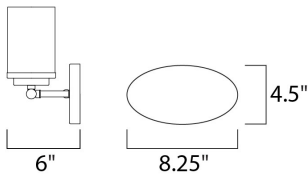

MEASUREMENTS

- DIMENSION : 19.25" W x 9" H x 6" Ext
- BACK PLATE : 7.8" HCO
- CANOPY : 4.5" W x 0.79" H x 8.25" L
- HANGING WEIGHT : 2.9 lb

LAMPING

- INPUT VOLTAGE : 120V
- BULB : 3 x 60W Incandescent E26 Medium , 180W Total
- BULB INCLUDED : (Not Included)
- LIGHTING_DIRECTION : Omni