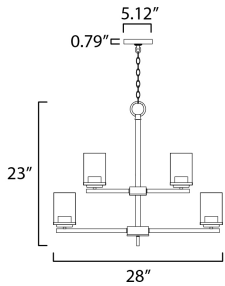

ADDITIONAL

ADJUSTABLE
OPERATING TEMPERATURE:
-20°C (-4°F), 40°C (104°F)

MEASUREMENTS

- DIMENSION : 28" L x 28" W x 25" H
- MAX OAH : 99" OAH
- CANOPY : 5.25" W x 0.75" H x 5.25" L
- HANGING WEIGHT : 13.27 lb