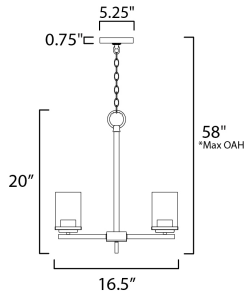

*max overall height

MEASUREMENTS

DIMENSION : 16.5" L x 16.5" W x 20" H
 MAX OAH : 58" OAH
 CANOPY : 5.25" W x 0.75" H x 5.25" L
 HANGING WEIGHT : 6.24 lb

LAMPING

INPUT VOLTAGE : 120V
 BULB : 3 x 60W Incandescent E26 Medium , 80W Total
 BULB INCLUDED : (Not Included)