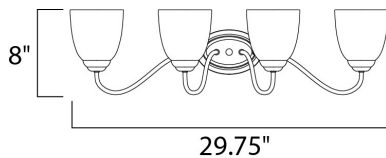

MEASUREMENTS

DIMENSION : 29.75" W x 8" H x 8" Ext
 BACK PLATE : 4.25" W x 6" H x 4.25" HCO
 HANGING WEIGHT : 5.6 lb

LAMPING

INPUT VOLTAGE : 120V
 BULB : 4 x 60W Incandescent E26 Medium , 240W Total
 BULB INCLUDED : (Not Included)
 DIMMABLE : Yes