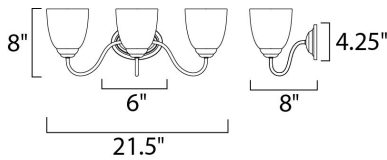

MEASUREMENTS

DIMENSION : 21.5" W x 8" H x 8" Ext
 BACK PLATE : 4.25" W x 6" H x 4.25" HCO
 HANGING WEIGHT : 4.4 lb

LAMPING

INPUT VOLTAGE : 120V
 BULB : 3 x 60W Incandescent E26 Medium , 180W Total
 BULB INCLUDED : (Not Included)
 DIMMABLE : Yes