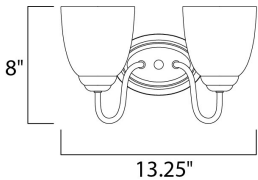

MEASUREMENTS

DIMENSION : 13.25" W x 8" H x 8" Ext
 BACK PLATE : 4.25" W x 6" H x 4.25" HCO
 HANGING WEIGHT : 2.32 lb

LAMPING

INPUT VOLTAGE : 120V
 BULB : 2 x 60W Incandescent E26 Medium , 120W Total
 BULB INCLUDED : (Not Included)
 DIMMABLE : Yes