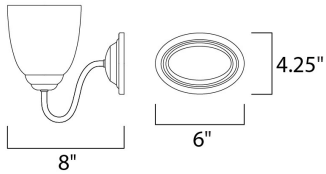

MEASUREMENTS

DIMENSION : 13.25" W x 8" H x 8" Ext
 BACK PLATE : 4.25" W x 6" H x 4.25" HCO
 HANGING WEIGHT : 2.32 lb

LAMPING

INPUT VOLTAGE : 120V
 BULB : 2 x 60W Incandescent E26 Medium , 120W Total
 BULB INCLUDED : (Not Included)
 DIMMABLE : Yes