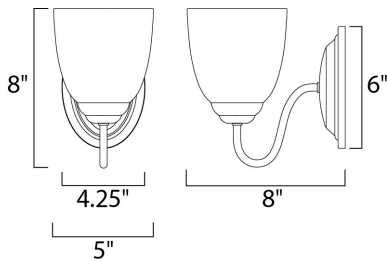

MEASUREMENTS

DIMENSION : 5" W x 8" H x 8" Ext
 BACK PLATE : 4.25" W x 6" H x 4.25" HCO
 HANGING WEIGHT : 1.76 lb

LAMPING

INPUT VOLTAGE : 120V
 BULB : 1 x 60W Incandescent E26 Medium , 60W Total
 BULB INCLUDED : (Not Included)
 DIMMABLE : Yes