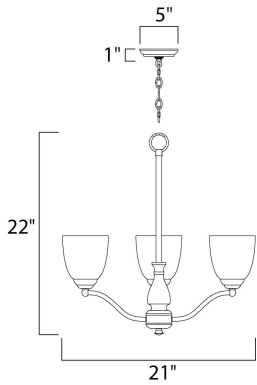

MEASUREMENTS

DIMENSION : 21" L x 21" W x 22" H
 CANOPY : 4.75" W x 1" H x 4.75" L
 HANGING WEIGHT : 4.92 lb

LAMPING

INPUT VOLTAGE : 120V
 BULB : 3 x 60W Incandescent E26 Medium , 180W Total
 BULB INCLUDED : (Not Included)
 DIMMABLE : Yes