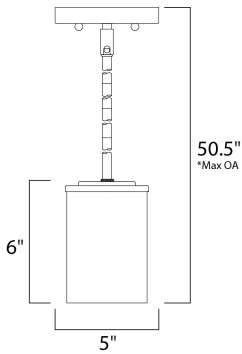

\*max overall height

**MEASUREMENTS**

- DIMENSION : 5" L x 5" W x 6" H
- MAX OAH : 50.5" OAH
- CANOPY : 5.12" W x 0.79" H x 5.13" L
- HANGING WEIGHT : 2 lb

**LAMPING**

- INPUT VOLTAGE : 120V
- BULB : 1 x 60W Incandescent E26 Medium , 60W Total
- BULB INCLUDED : (Not Included)
- DIMMABLE : Yes