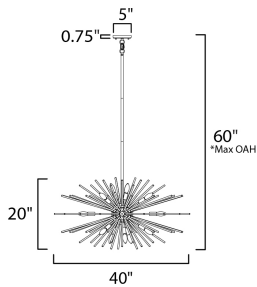

PRODUCT DESCRIPTION

A dazzling burst of Clear glass rods extend from a classic sputnik shape finished in a bright Polished Chrome or warm Satin Brass. Available in two sizes of pendants and as a ceiling fixture, this unique look is a statement piece designed to attract attention.

MEASUREMENTS

DIMENSION : 40" L x 40" W x 20" H
 MAX OAH : 60" OAH
 CANOPY : 5" W x 0.75" H x 5" L
 HANGING WEIGHT : 17.82 lb

LAMPING

INPUT VOLTAGE : 120V
 BULB : 16 x 60W Incandescent E12 Candelabra , 960W Total
 BULB INCLUDED : (Not Included)
 DIMMABLE : Y

*max overall height

FINISHES OPTION

-  Polished Chrome
-  Satin Brass

GLASS

Clear CL

MATERIAL

Steel+Glass

RATINGS